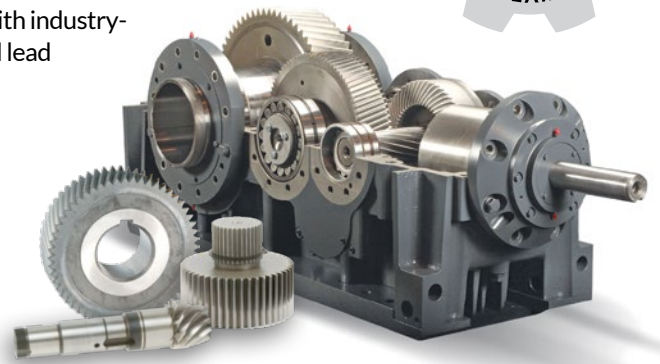

rexnord.com

Contact us — visit rexnord.com/contact