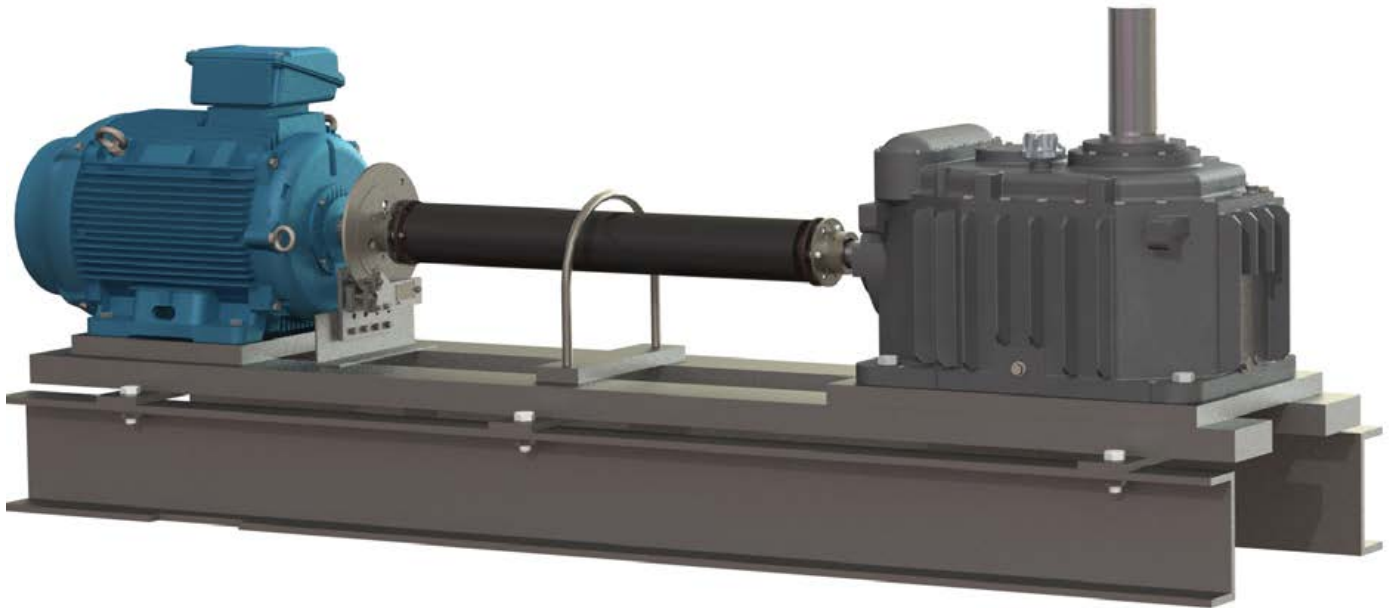

## Power Transmission Solutions for Cooling Towers

### Addax Cooling Tower Brakes

- Safety — Protects personnel and equipment from freewheeling fans
- Corrosion-resistant 316 stainless steel material reduces maintenance
- Universal brake mounting for easy installation
- Cross-pin locking, manual or remote actuation, and proximity sensors for added safety and control

### Addax Composite Couplings

- Lightweight composite design delivers the lowest Total Cost of Ownership
- Center section weighs less than 25% of comparable steel spacer, reducing overhung loads and eliminating need for special lifting equipment during installation
- Spans the distance from motor to gearbox without intermediate support bearings
- 24 hour expedited lead time available

### Falk CTA Series Gear Drives

- Direct replacement of Amarillo® 1712 gearboxes
- Available in 11 standard ratios, ranging from 9:1 to 16:1
- After-market support — select ratios available at reduced lead times
- Factory tested for leaks, excessive vibration and noise prior to shipment
- QR Code functionality to simplify asset management