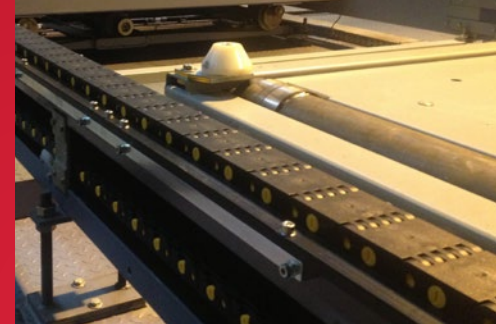

# 3120 Series MatTop Chain Universal Bracket

BREAKTHROUGH AUTOMOTIVE SOLUTION

The Rexnord 3120 MatTop® Series Chain offers a maintenance-free chain system widely used in automotive and heavy-duty industrial applications. It offers high strength and stiffness. These attributes provide continuously smooth operation under heavily loaded conditions.

The Rexnord 3120 Series MatTop Chain is designed for industrial-type applications, such as skid handling, people movers, pallet handling and automotive parts handling. The robust design utilizes our patented Twistlock® plug.

## ROBUST DESIGN

The Rexnord 3120 Series MatTop Chain offering is extended with the universal bracket. Based on a stainless steel robust bracket design, the roller brackets are connected to the plastic link in a robust slot, and locked with a spring-clip. The brackets can be installed and removed within seconds, using a standard screwdriver. Customized rollers can be made on request.

## EASY TECHNOLOGY CONVERSION

The 3120 Series MatTop Chain expands the possibilities to easily and economically convert from your existing technology. Reinforced rubber belt applications can be converted to a reliable MatTop technology-handling solution, using the existing conveyor structure, and applying new guides and drive sprockets.