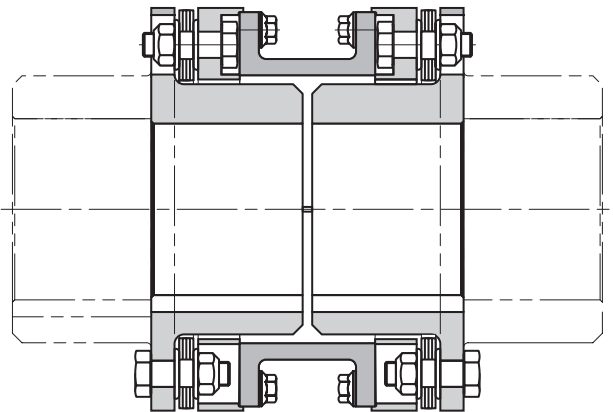

Features & Benefits

- High torque capacity with less mass and higher speed capability
- Unique jacking bolt feature for removal of center member assembly
- Piloted adapter and center member assembly meet industry and safety requirements
- High reliability for the life of your connected equipment
- Extensive engineering support to assist in the correct coupling selection
- Custom design capability only for cooling towers but also for fans, pumps, and marine propulsion.

When specified, Series 54RDG couplings meet all requirements of API 610 or API 671.

Rexnord and Thomas are registered trademarks of Rexnord Industries, LLC. All rights reserved.

WORLDWIDE CUSTOMER SERVICE

AUSTRALIA

Rexnord Australia Pty. Ltd.
Picton, New South Wales
Phone: 61-2-4677-3811
Fax: 61-2-4677-3812

BRAZIL

Rexnord Correntes Ltda.
Sao Leopoldo - RS
Phone: 55-51-579-8022
Fax: 55-51-579-8029

CANADA

Rexnord Canada Ltd.
Scarborough, Ontario
Phone: 1-416-297-6868
Fax: 1-416-297-6873

CHINA

Rexnord China
Shanghai, China
Phone: 86-21-62701942
Fax: 86-21-62701943

EUROPE

Rexnord NV/SA
Mechelen, Belgium
Phone: 32-15-443881
Fax: 32-15-443860

Rexnord Kette GmbH
Betzdorf, Germany
Phone: 49-2741-2840
Fax: 49-2741-284-385

LATIN AMERICA

Rexnord International
Milwaukee, Wisconsin
Phone: 1-414-643-2366
Fax: 1-414-643-3222
E-mail: international1@rexnord.com

MEXICO

Rexnord S.A. de C.V.
Queretaro, Qro.
Phone: 52-442-218-5000
Fax: 52-442-218-1090

SINGAPORE

Rexnord International, Inc.
Singapore City, Singapore
Phone: 65-6338-5622
Fax: 65-6338-5422

UNITED STATES

Customer Service
Phone: 1-866-Rexnord
(1-866-739-6673)
E-mail: rexnorcdcs(state)@rexnord.com
Example: rexnorcdcsOhio@rexnord.com

ALL COUNTRIES NOT LISTED ABOVE

Rexnord International
Milwaukee, Wisconsin
Phone: 1-414-643-2366
Fax: 1-414-643-3222
E-mail: international2@rexnord.com