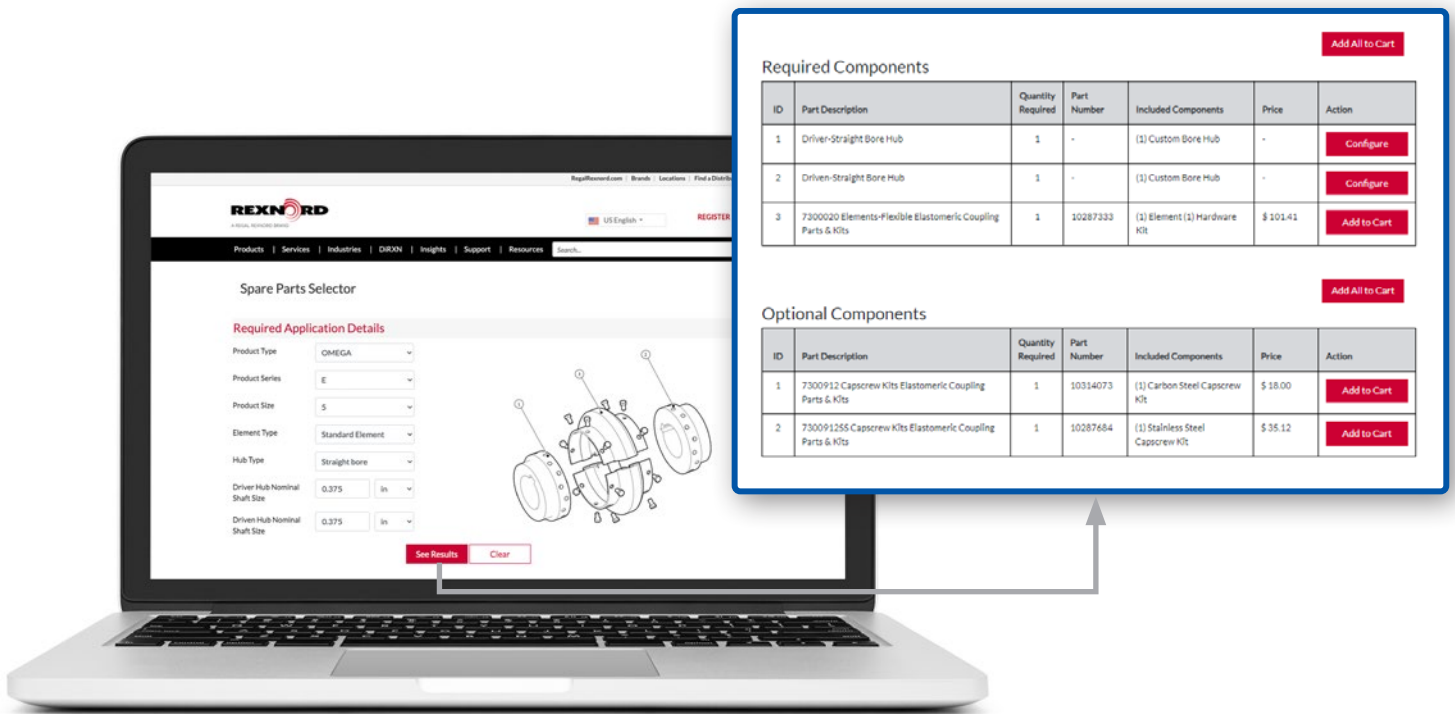

Coupling Spare Parts Selector

Easily input your Rexnord coupling parameters and obtain a listing of purchasable spare parts. Products available in this tool are: Omega™, Viva™, Wrapflex™, Thomas™ XTSR, Thomas Series 52, 54, and 71, Thomas AMR and CMR, Steelflex™, and Lifelign™.

Users with a Rexnord.com account can add products to their shopping cart. New users will need to create an account. Use the link below to access this tool. Visit: Rexnord.com/shop/couplings/sparepartsselector